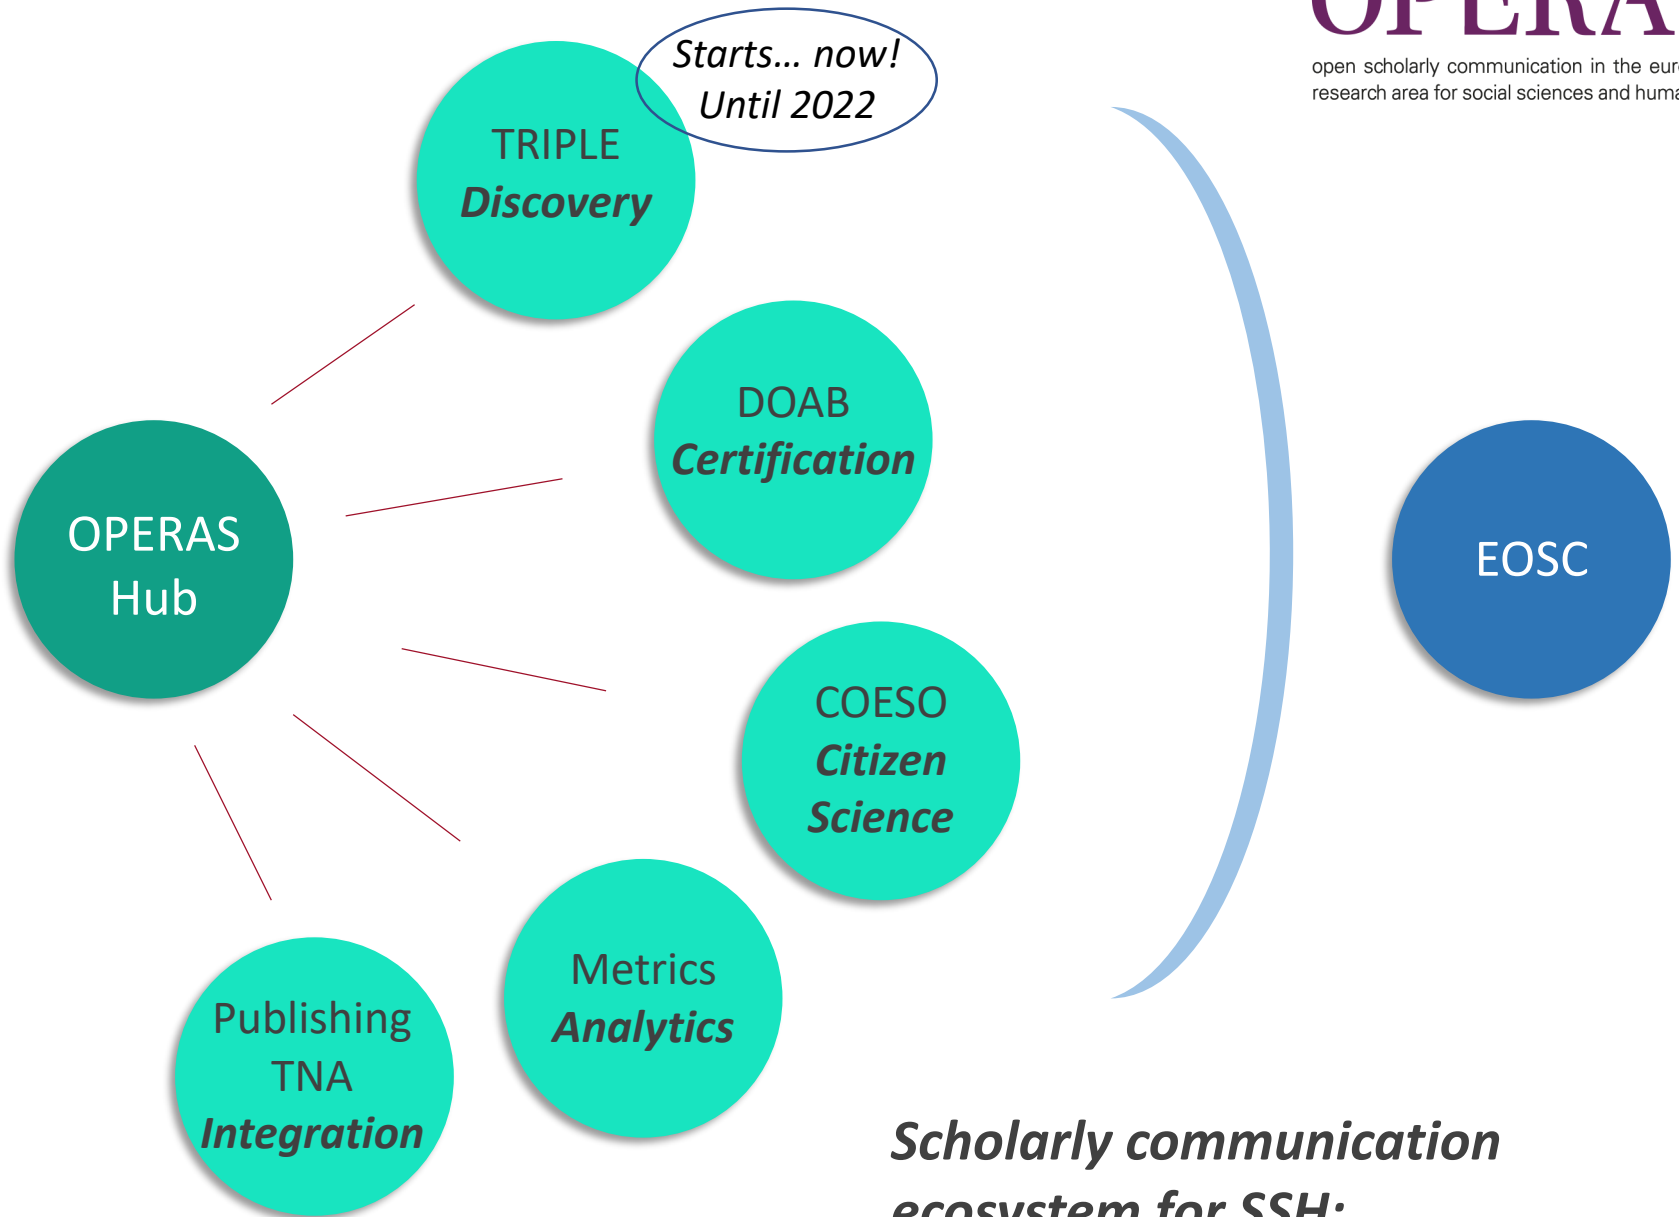

open scholarly communication in the european
research area for social sciences and humanities

**TRIPLE: A discovery service
for Social Sciences and Humanities
in the European Open Science Cloud**

Open Science Fair – Porto 2019
Workshop on Data discovery across disciplines

*Scholarly
Communication
Lifecycle:
Upgrading and
unifying the
services for each
step*

*OPERAS Core structure:
A distributed RI*

**Scholarly communication
ecosystem for SSH:**
Portfolio of services into the EOSC

TRIPLE: Search through multilingual enriched content

TRIPLE:
A discovery use case

Start-up providing apps
for museums looks for
usable data

Textual and visual
discovery through
enriched content

Search through profiles
for potential
collaborations