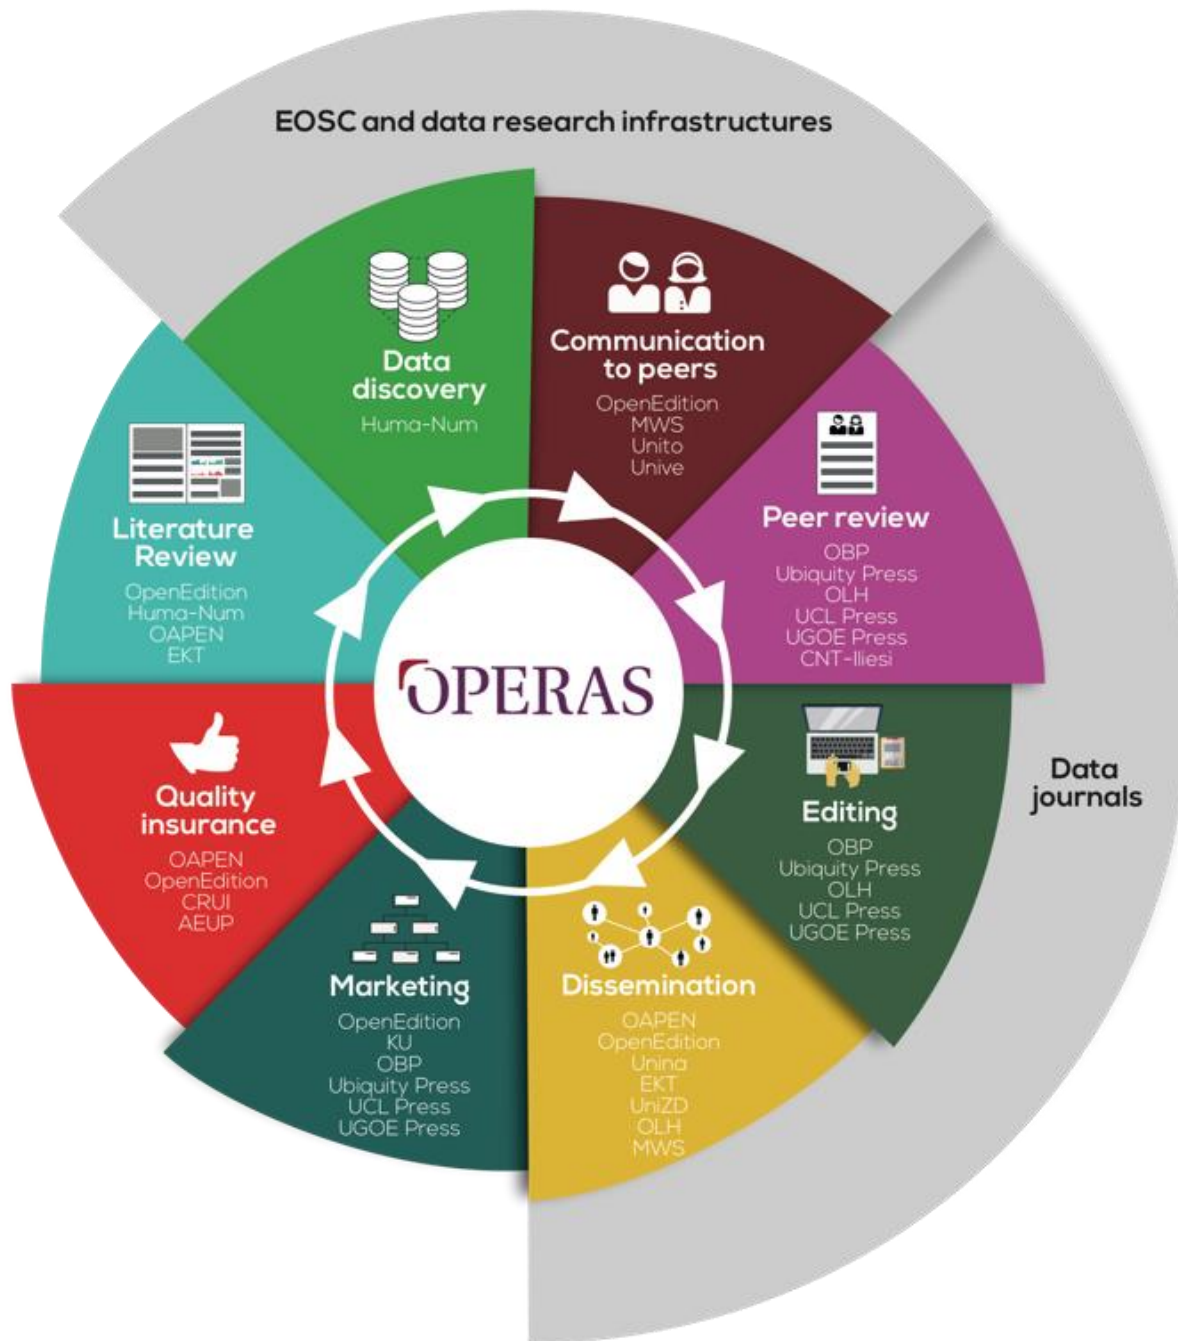

open scholarly communication in the european
research area for social sciences and humanities

**TRIPLE: A discovery service
for Social Sciences and Humanities
in the European Open Science Cloud**

Open Science Fair – Porto 2019
Workshop on Data discovery across disciplines

*Scholarly
Communication
Lifecycle:
Upgrading and
unifying the
services for each
step*

*OPERAS Core structure:
A distributed RI*

**Scholarly communication
ecosystem for SSH:**
Portfolio of services into the EOSC

TRIPLE: Search through multilingual enriched content

TRIPLE:
A discovery use case

Start-up providing apps
for museums looks for
usable data

Textual and visual
discovery through
enriched content

Search through profiles
for potential
collaborations