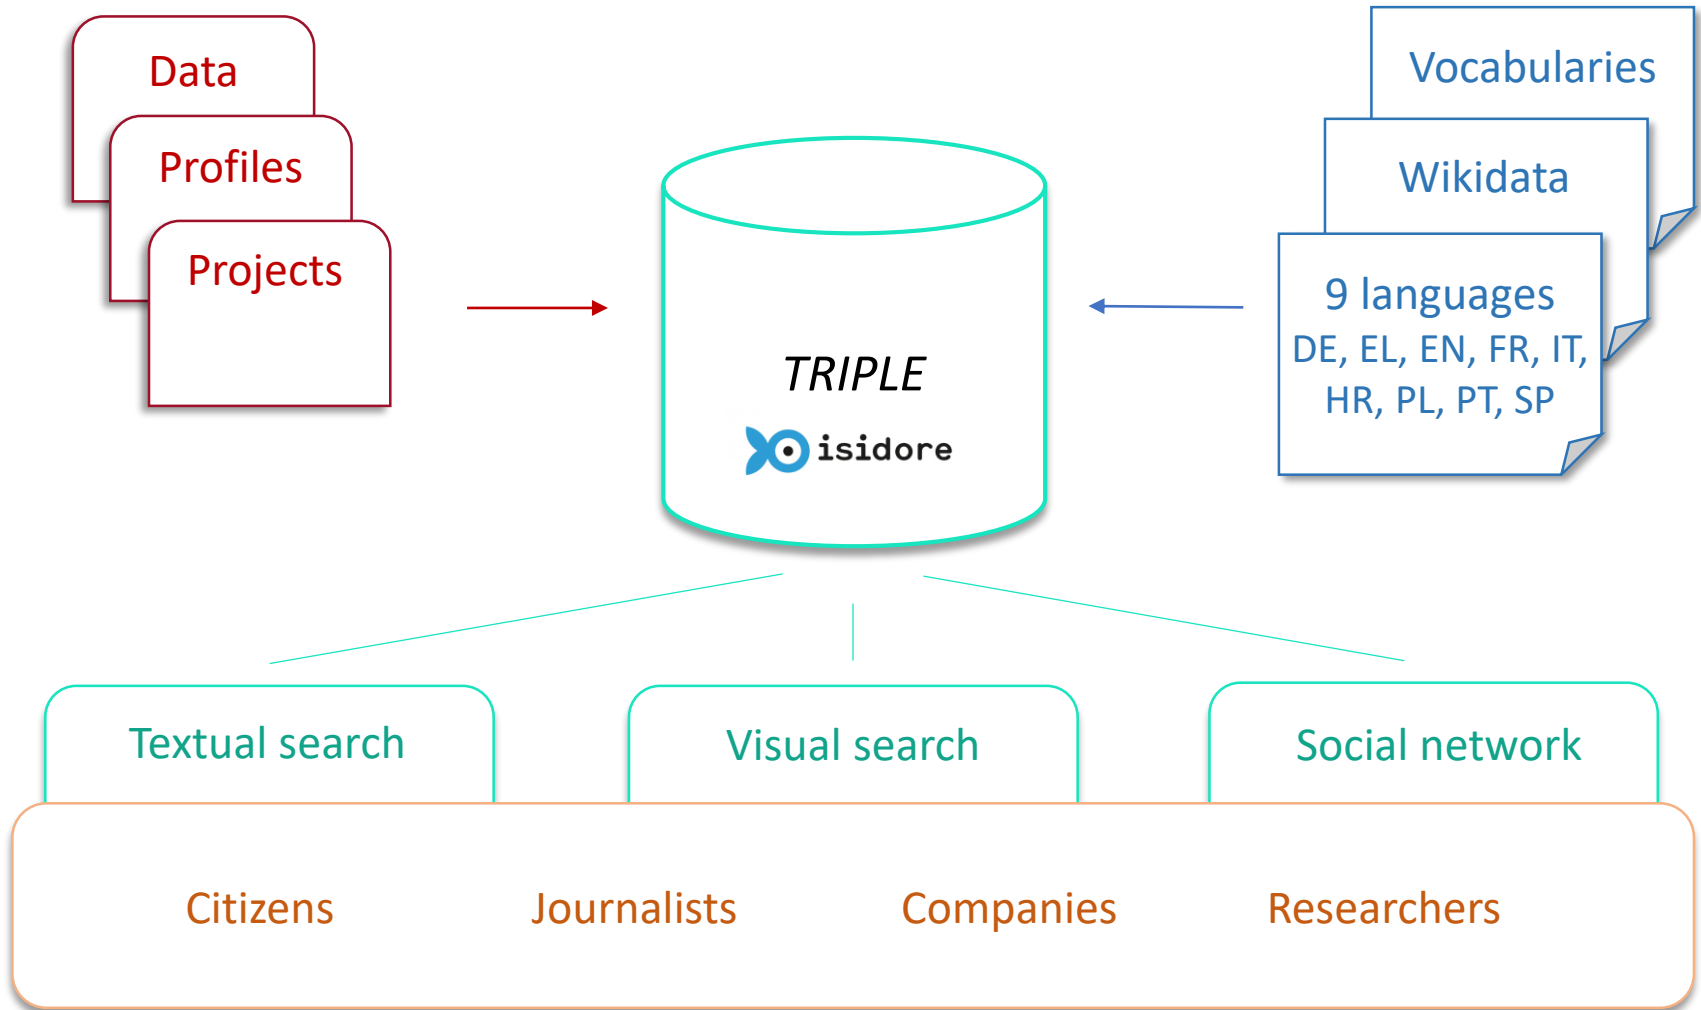

open scholarly communication in the european
research area for social sciences and humanities

**TRIPLE: A discovery service
for Social Sciences and Humanities
in the European Open Science Cloud**

Open Science Fair – Porto 2019
Workshop on Data discovery across disciplines

*Scholarly
Communication
Lifecycle:
Upgrading and
unifying the
services for each
step*

*OPERAS Core structure:
A distributed RI*

**Scholarly communication
ecosystem for SSH:**
Portfolio of services into the EOSC

TRIPLE: Search through multilingual enriched content

TRIPLE:
A discovery use case

Start-up providing apps
for museums looks for
usable data

Textual and visual
discovery through
enriched content

Search through profiles
for potential
collaborations