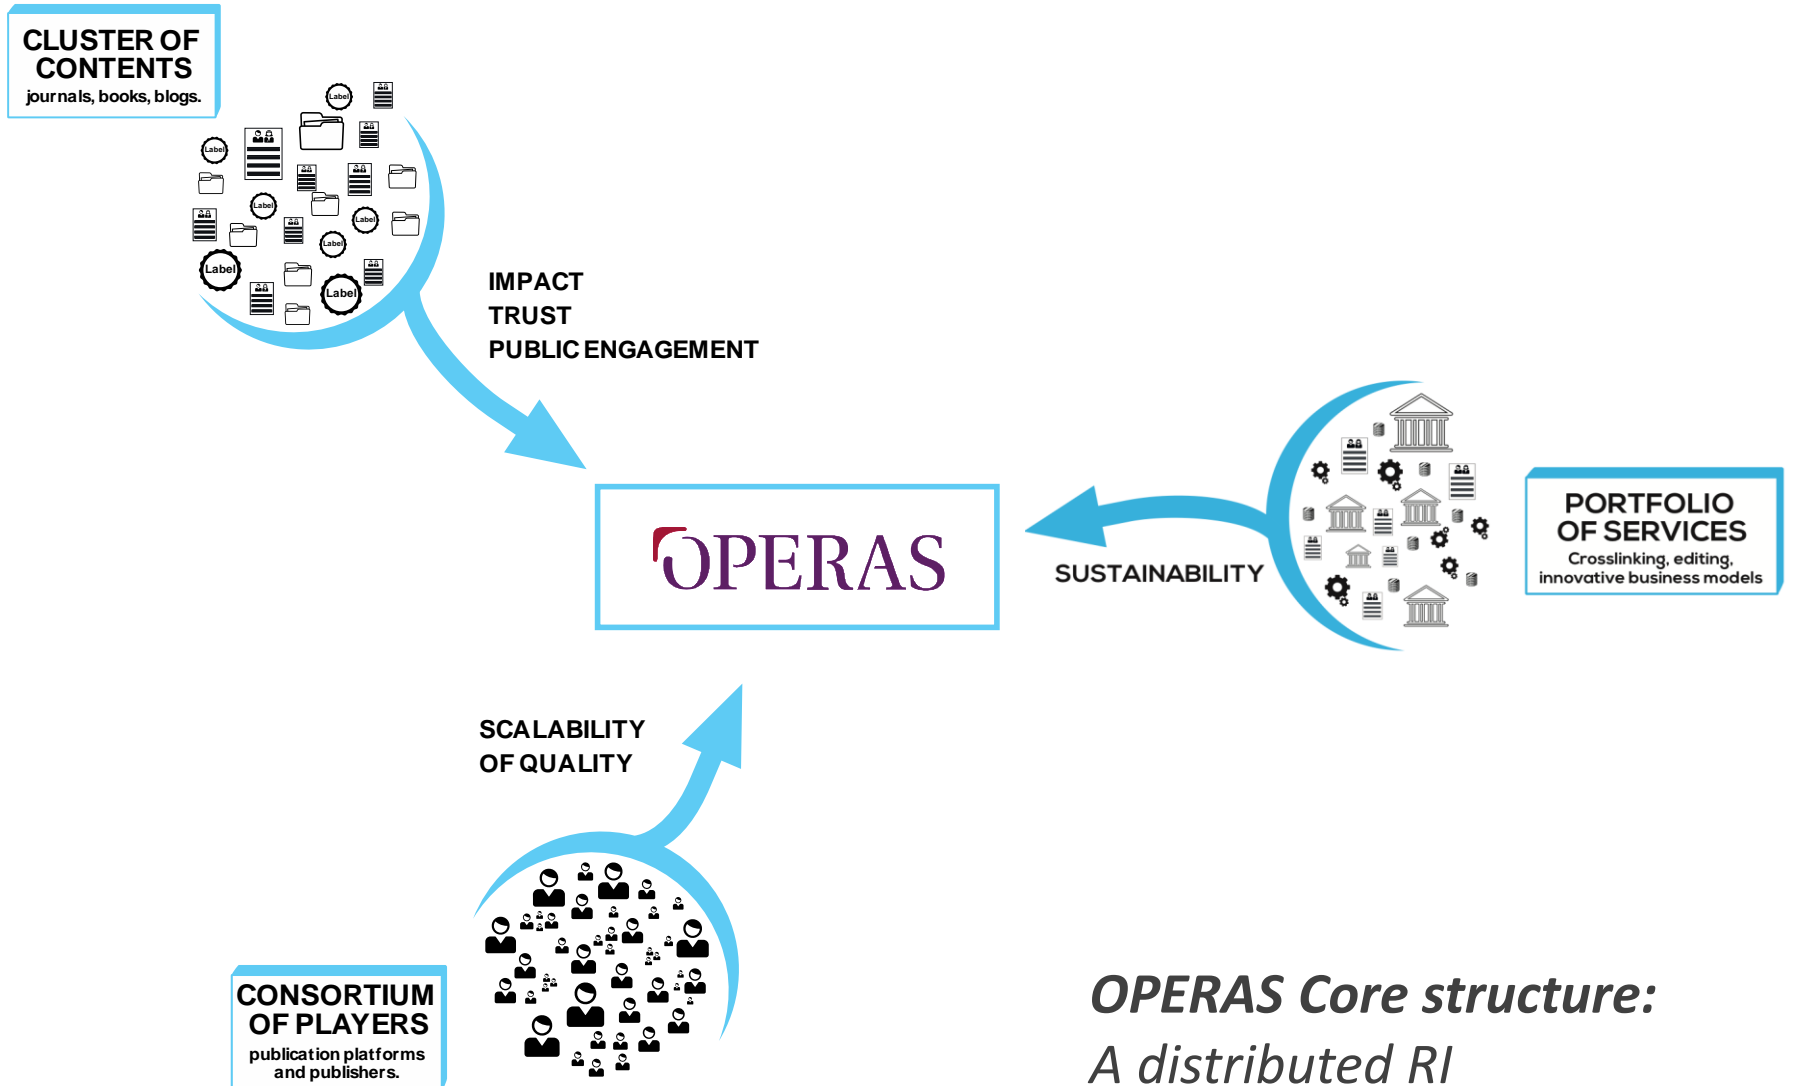

open scholarly communication in the european
research area for social sciences and humanities

**TRIPLE: A discovery service
for Social Sciences and Humanities
in the European Open Science Cloud**

Open Science Fair – Porto 2019
Workshop on Data discovery across disciplines

*Scholarly
Communication
Lifecycle:
Upgrading and
unifying the
services for each
step*

*OPERAS Core structure:
A distributed RI*

**Scholarly communication
ecosystem for SSH:**
Portfolio of services into the EOSC

TRIPLE: Search through multilingual enriched content

TRIPLE:
A discovery use case

Start-up providing apps
for museums looks for
usable data

Textual and visual
discovery through
enriched content

Search through profiles
for potential
collaborations